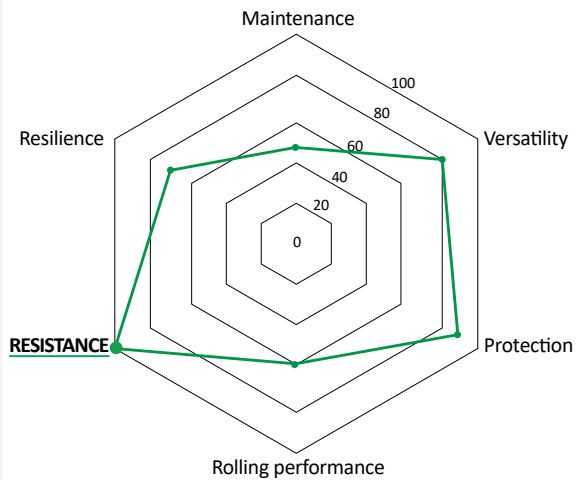

Based on performance, versatility and resistance