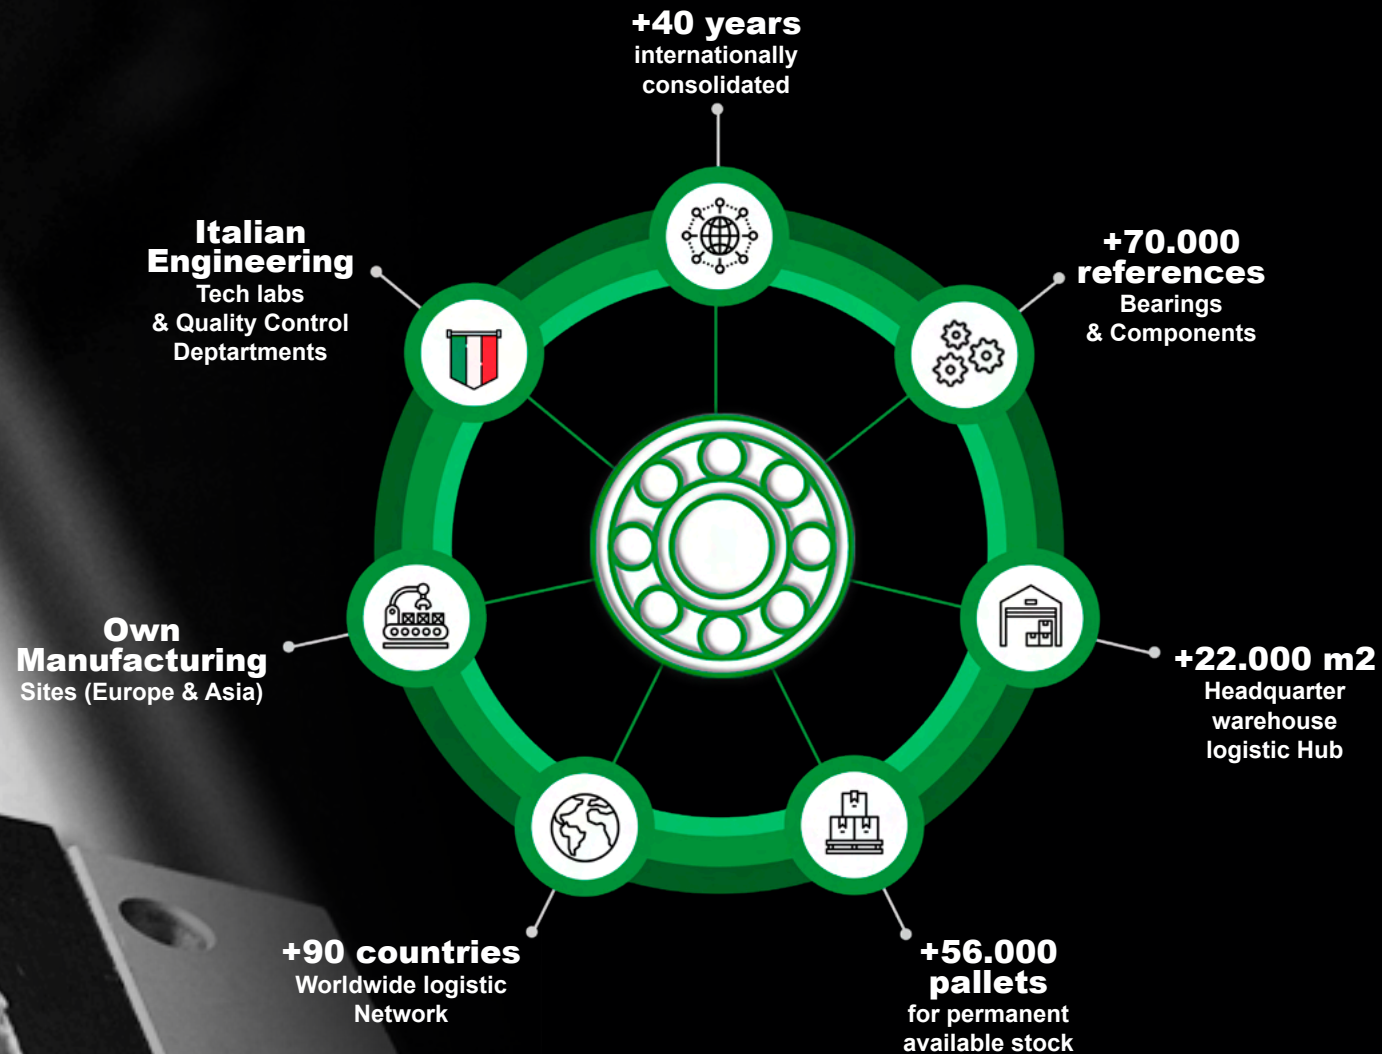

SPORT BEARINGS

**ISB SPORT
CYCLING BEARINGS**

ISB SPORT BEARINGS

YOUR SPECIALIZED CONSOLIDATED PARTNER

ISB SPORT BEARINGS SERIES

ENGINEERING AT THE SERVICE OF SPORTS

We design and manufacture our bearings to optimize and guarantee its performance in each application. Sport lives on challenges, details, limits, efforts, commitment. At ISB Sport we share these values and we strongly believe that improving the performances of every single component of a vehicle is the only way to make progress.