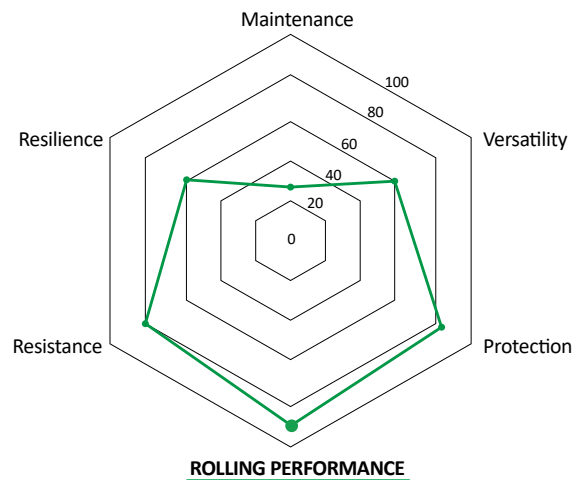

Designed to be multi-purpose and race-ready