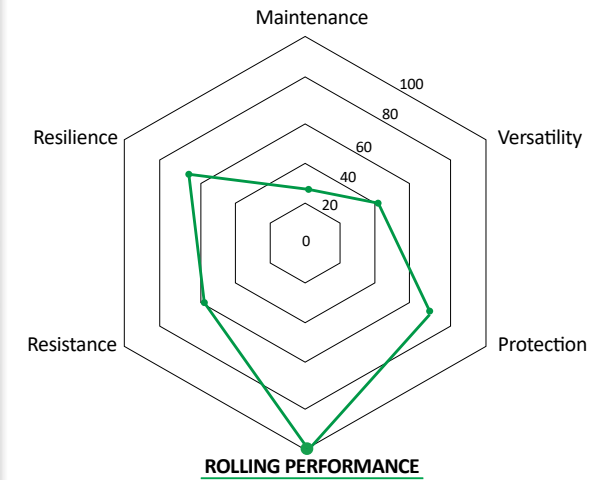

High tech advanced range for Top competition